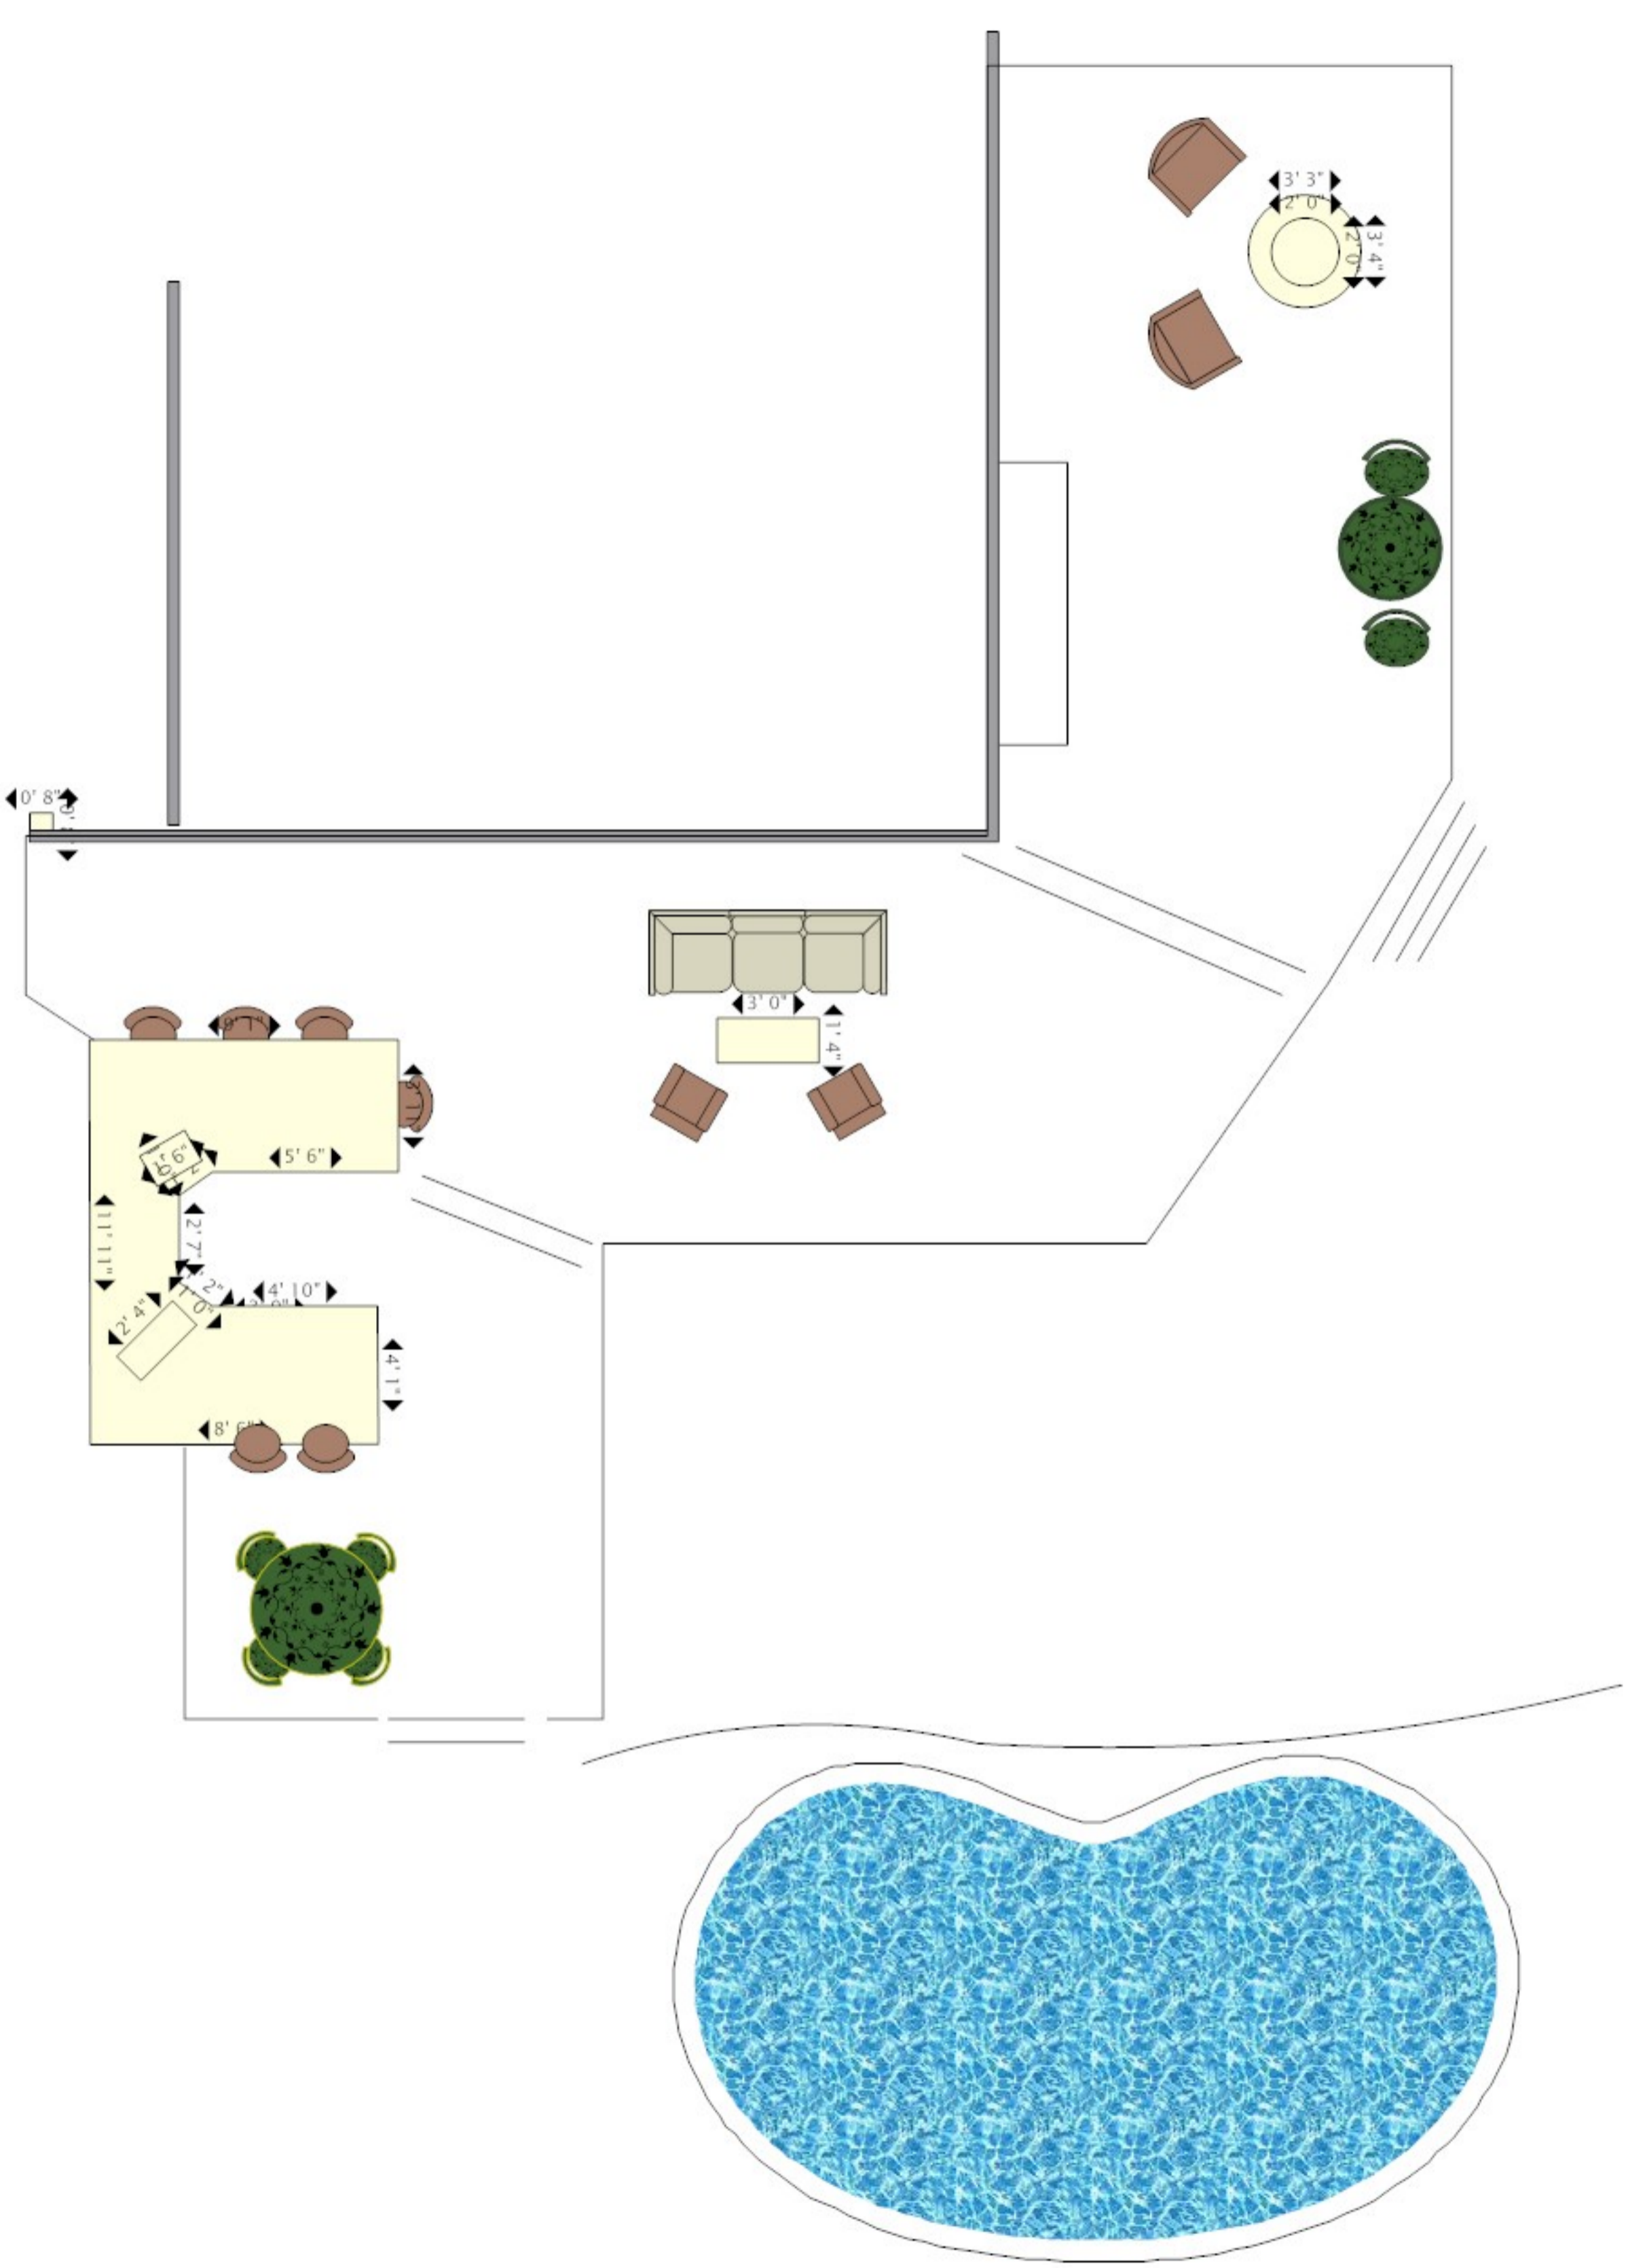

01 01  
01 01 01  
01 01

Fire Magic Deluxe or MHP grill  
Two Stainless Steel Doors 238020-S  
Small Green Egg  
Chardonnay Stone  
Black Italian Tile

Dining Ledge to seat 4

DINING LEDGE

GREEN  
EGG

BAR CADDY

SIDE  
BURNER

GRILL

WOOD BOX