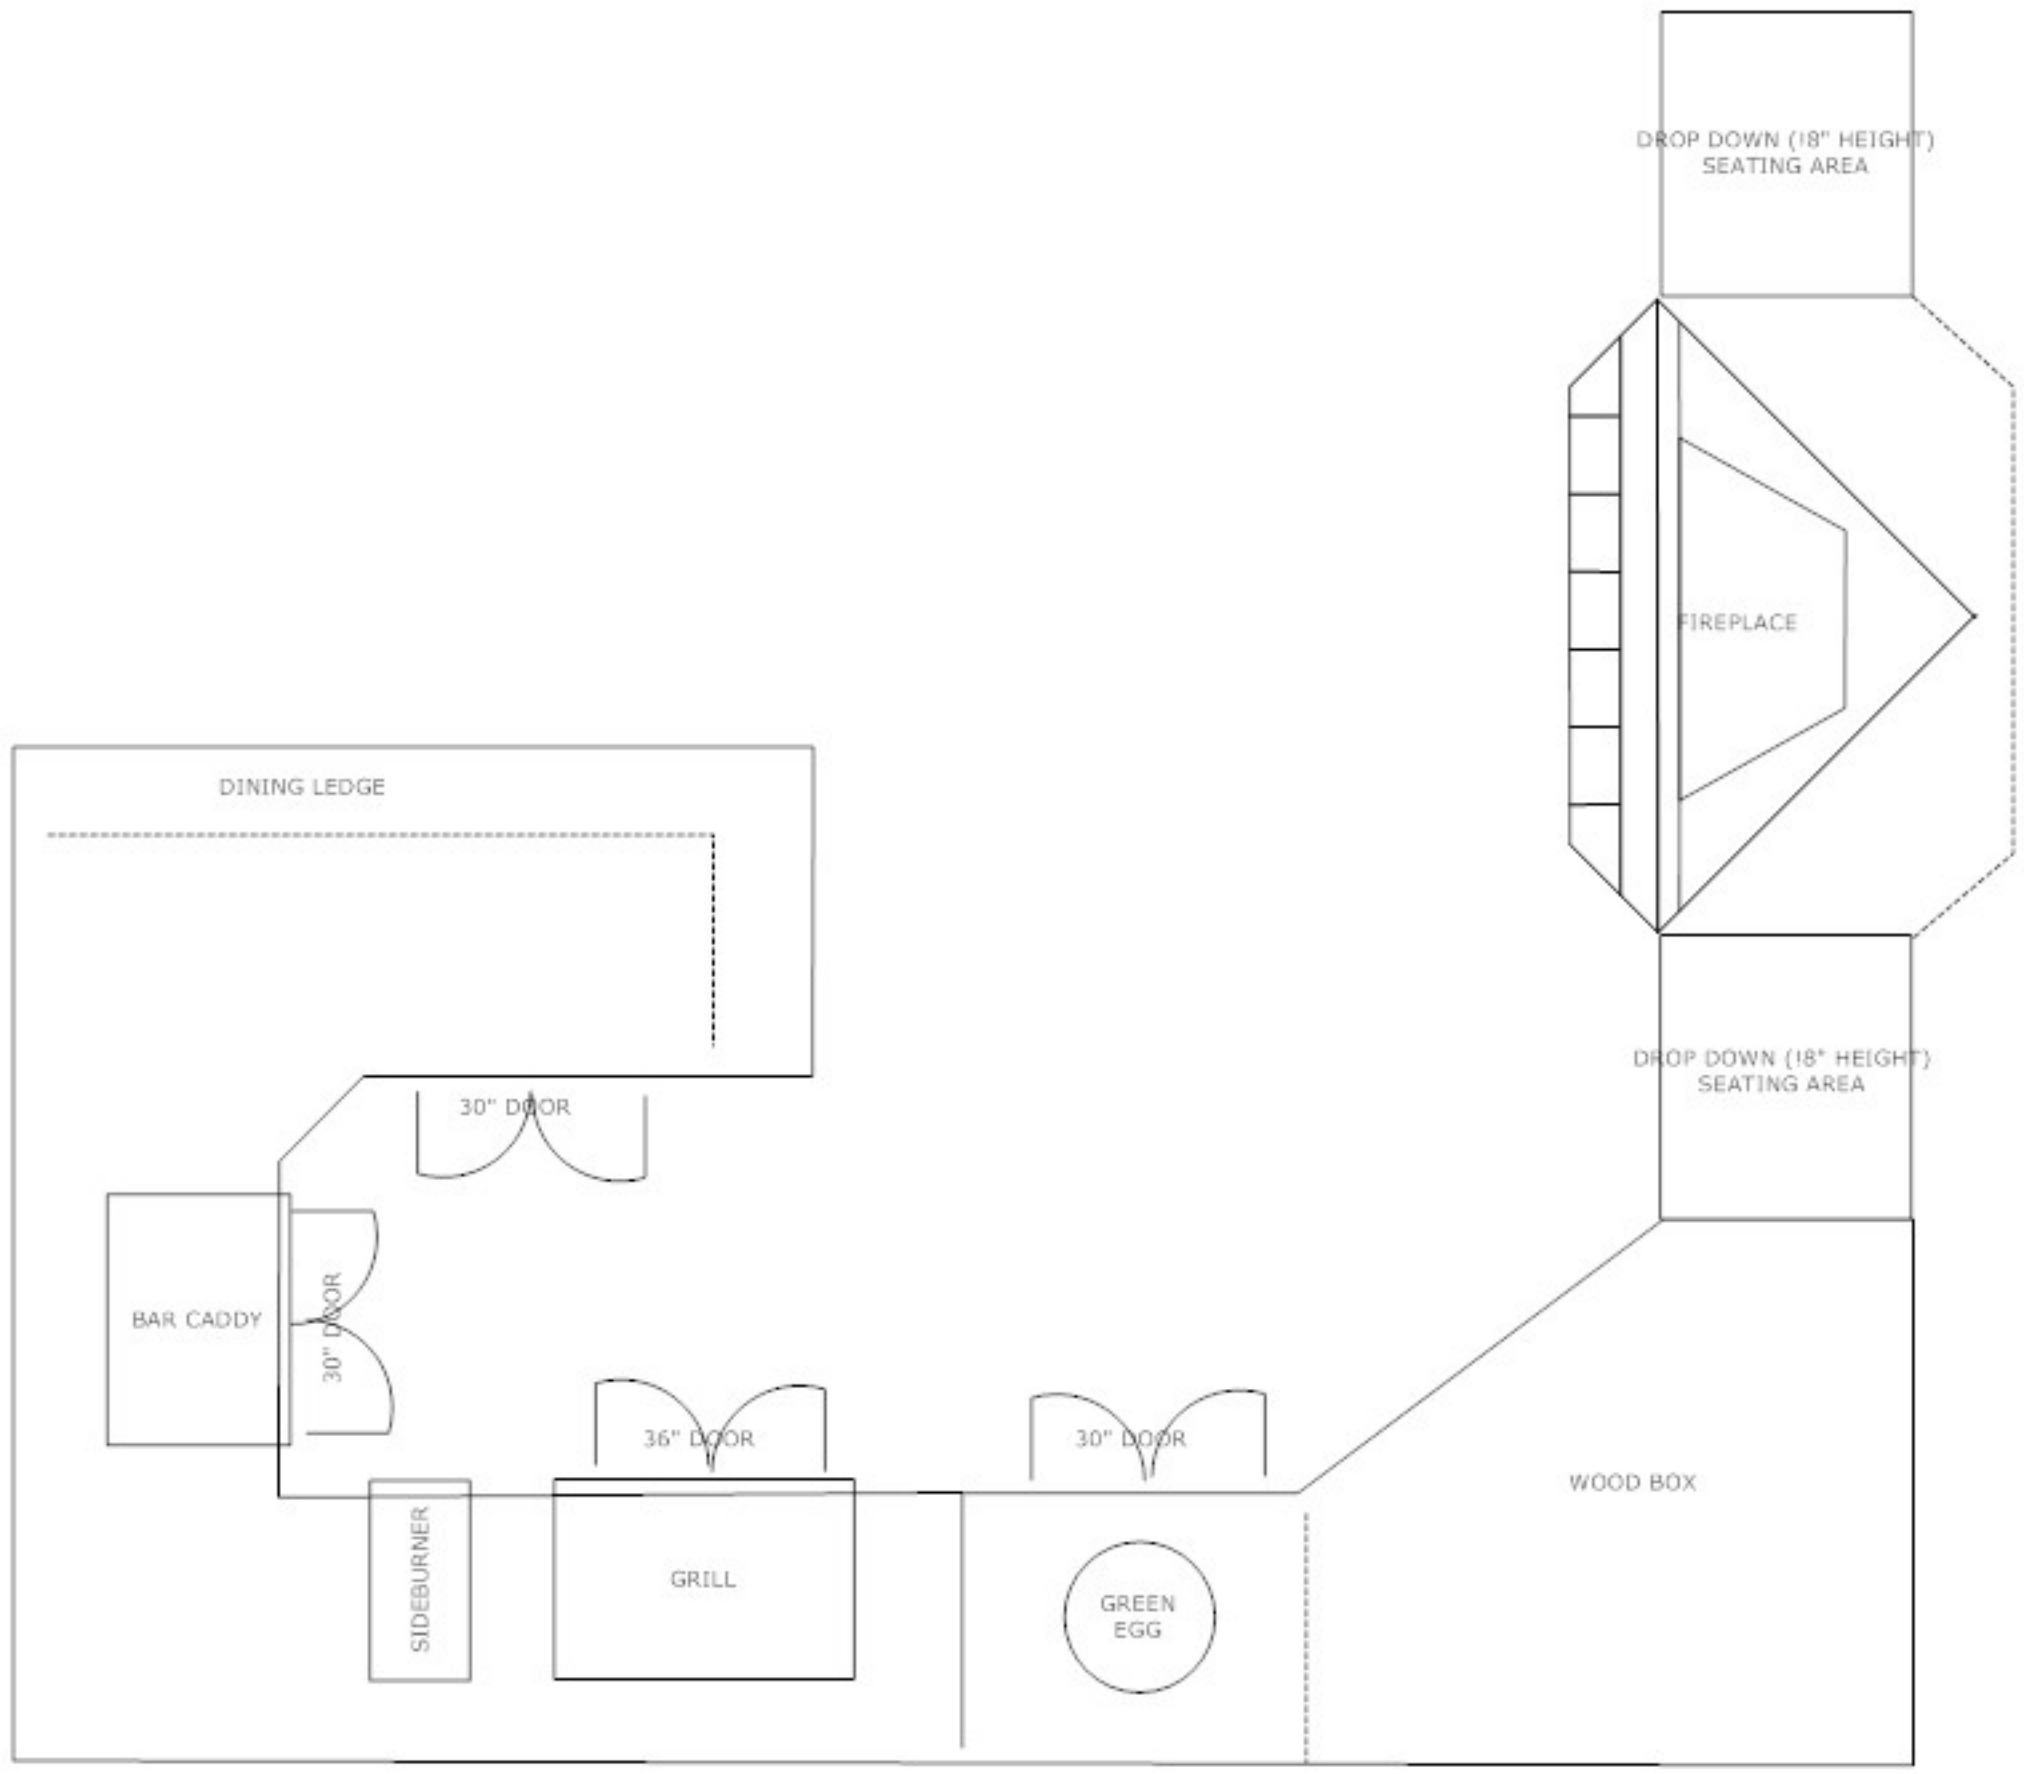

FIREHOUSE CASUAL LIVING

Raised Dining Ledge

Large Green Egg

Wood Box

**Wood Burning
Firebox**

MODIFIED LEXINGTON

LEXINGTON

MODIFIED LEXINGTON

LEXINGTON

**INSIDE FOR
REFRIGERATOR**

RAISED DINING LEDGE

REFRIGERATOR