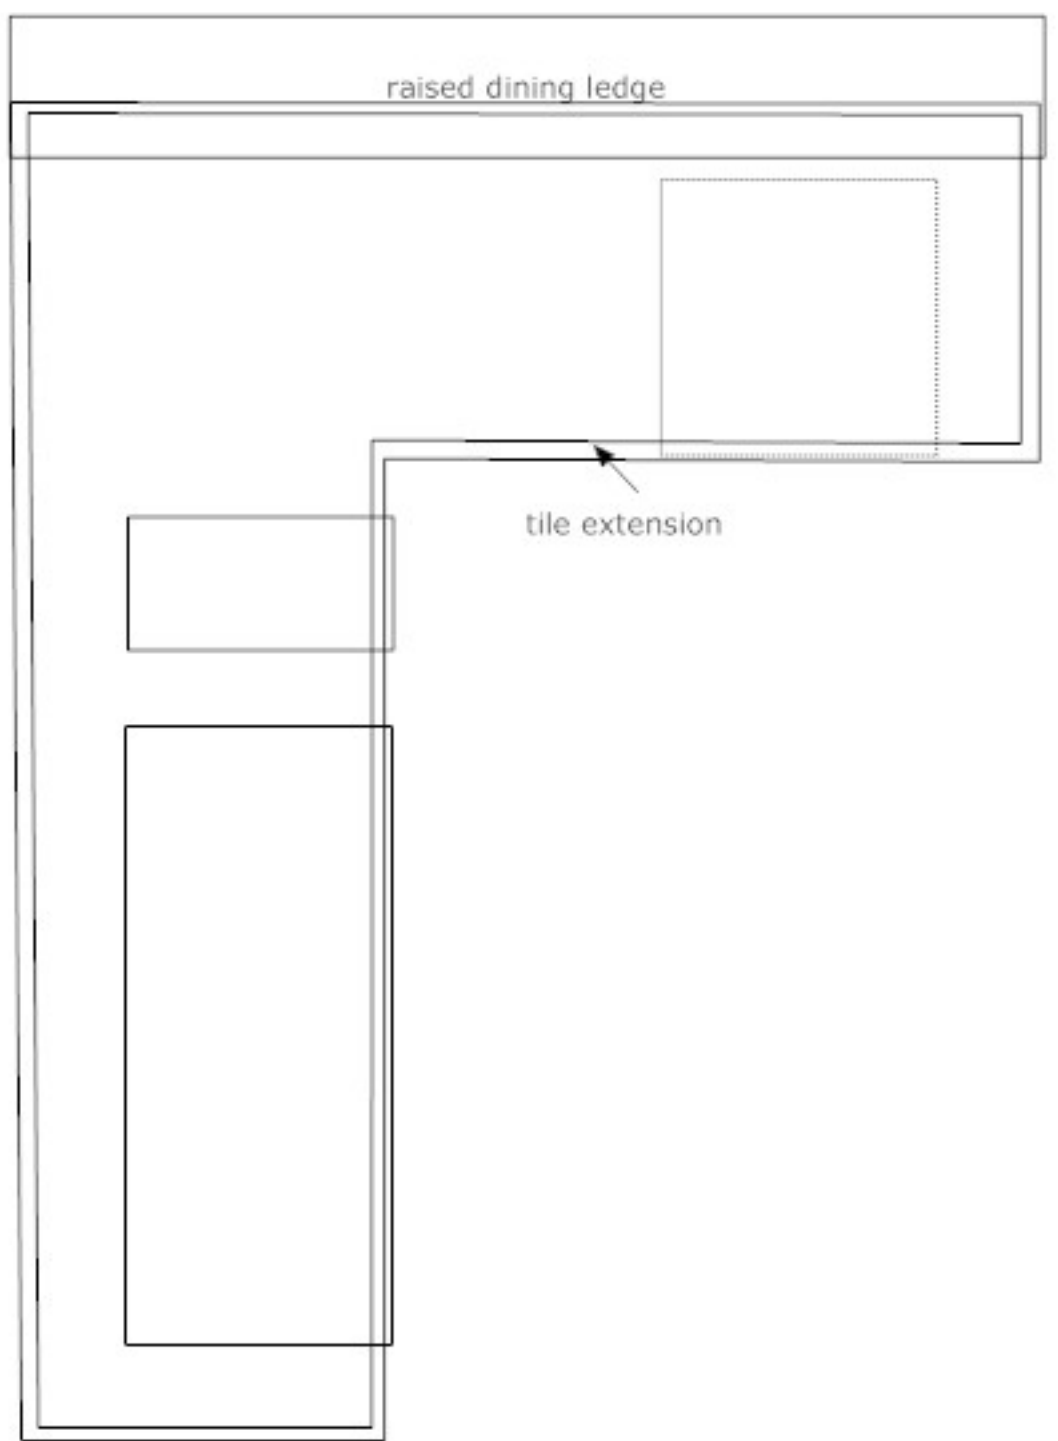

FIREHOUSE CASUAL LIVING

Raised Dining Ledge

Large Green Egg

Wood Box

**Wood Burning
Firebox**

MODIFIED LEXINGTON

LEXINGTON

MODIFIED LEXINGTON

LEXINGTON

**INSIDE FOR
REFRIGERATOR**

RAISED DINING LEDGE

REFRIGERATOR